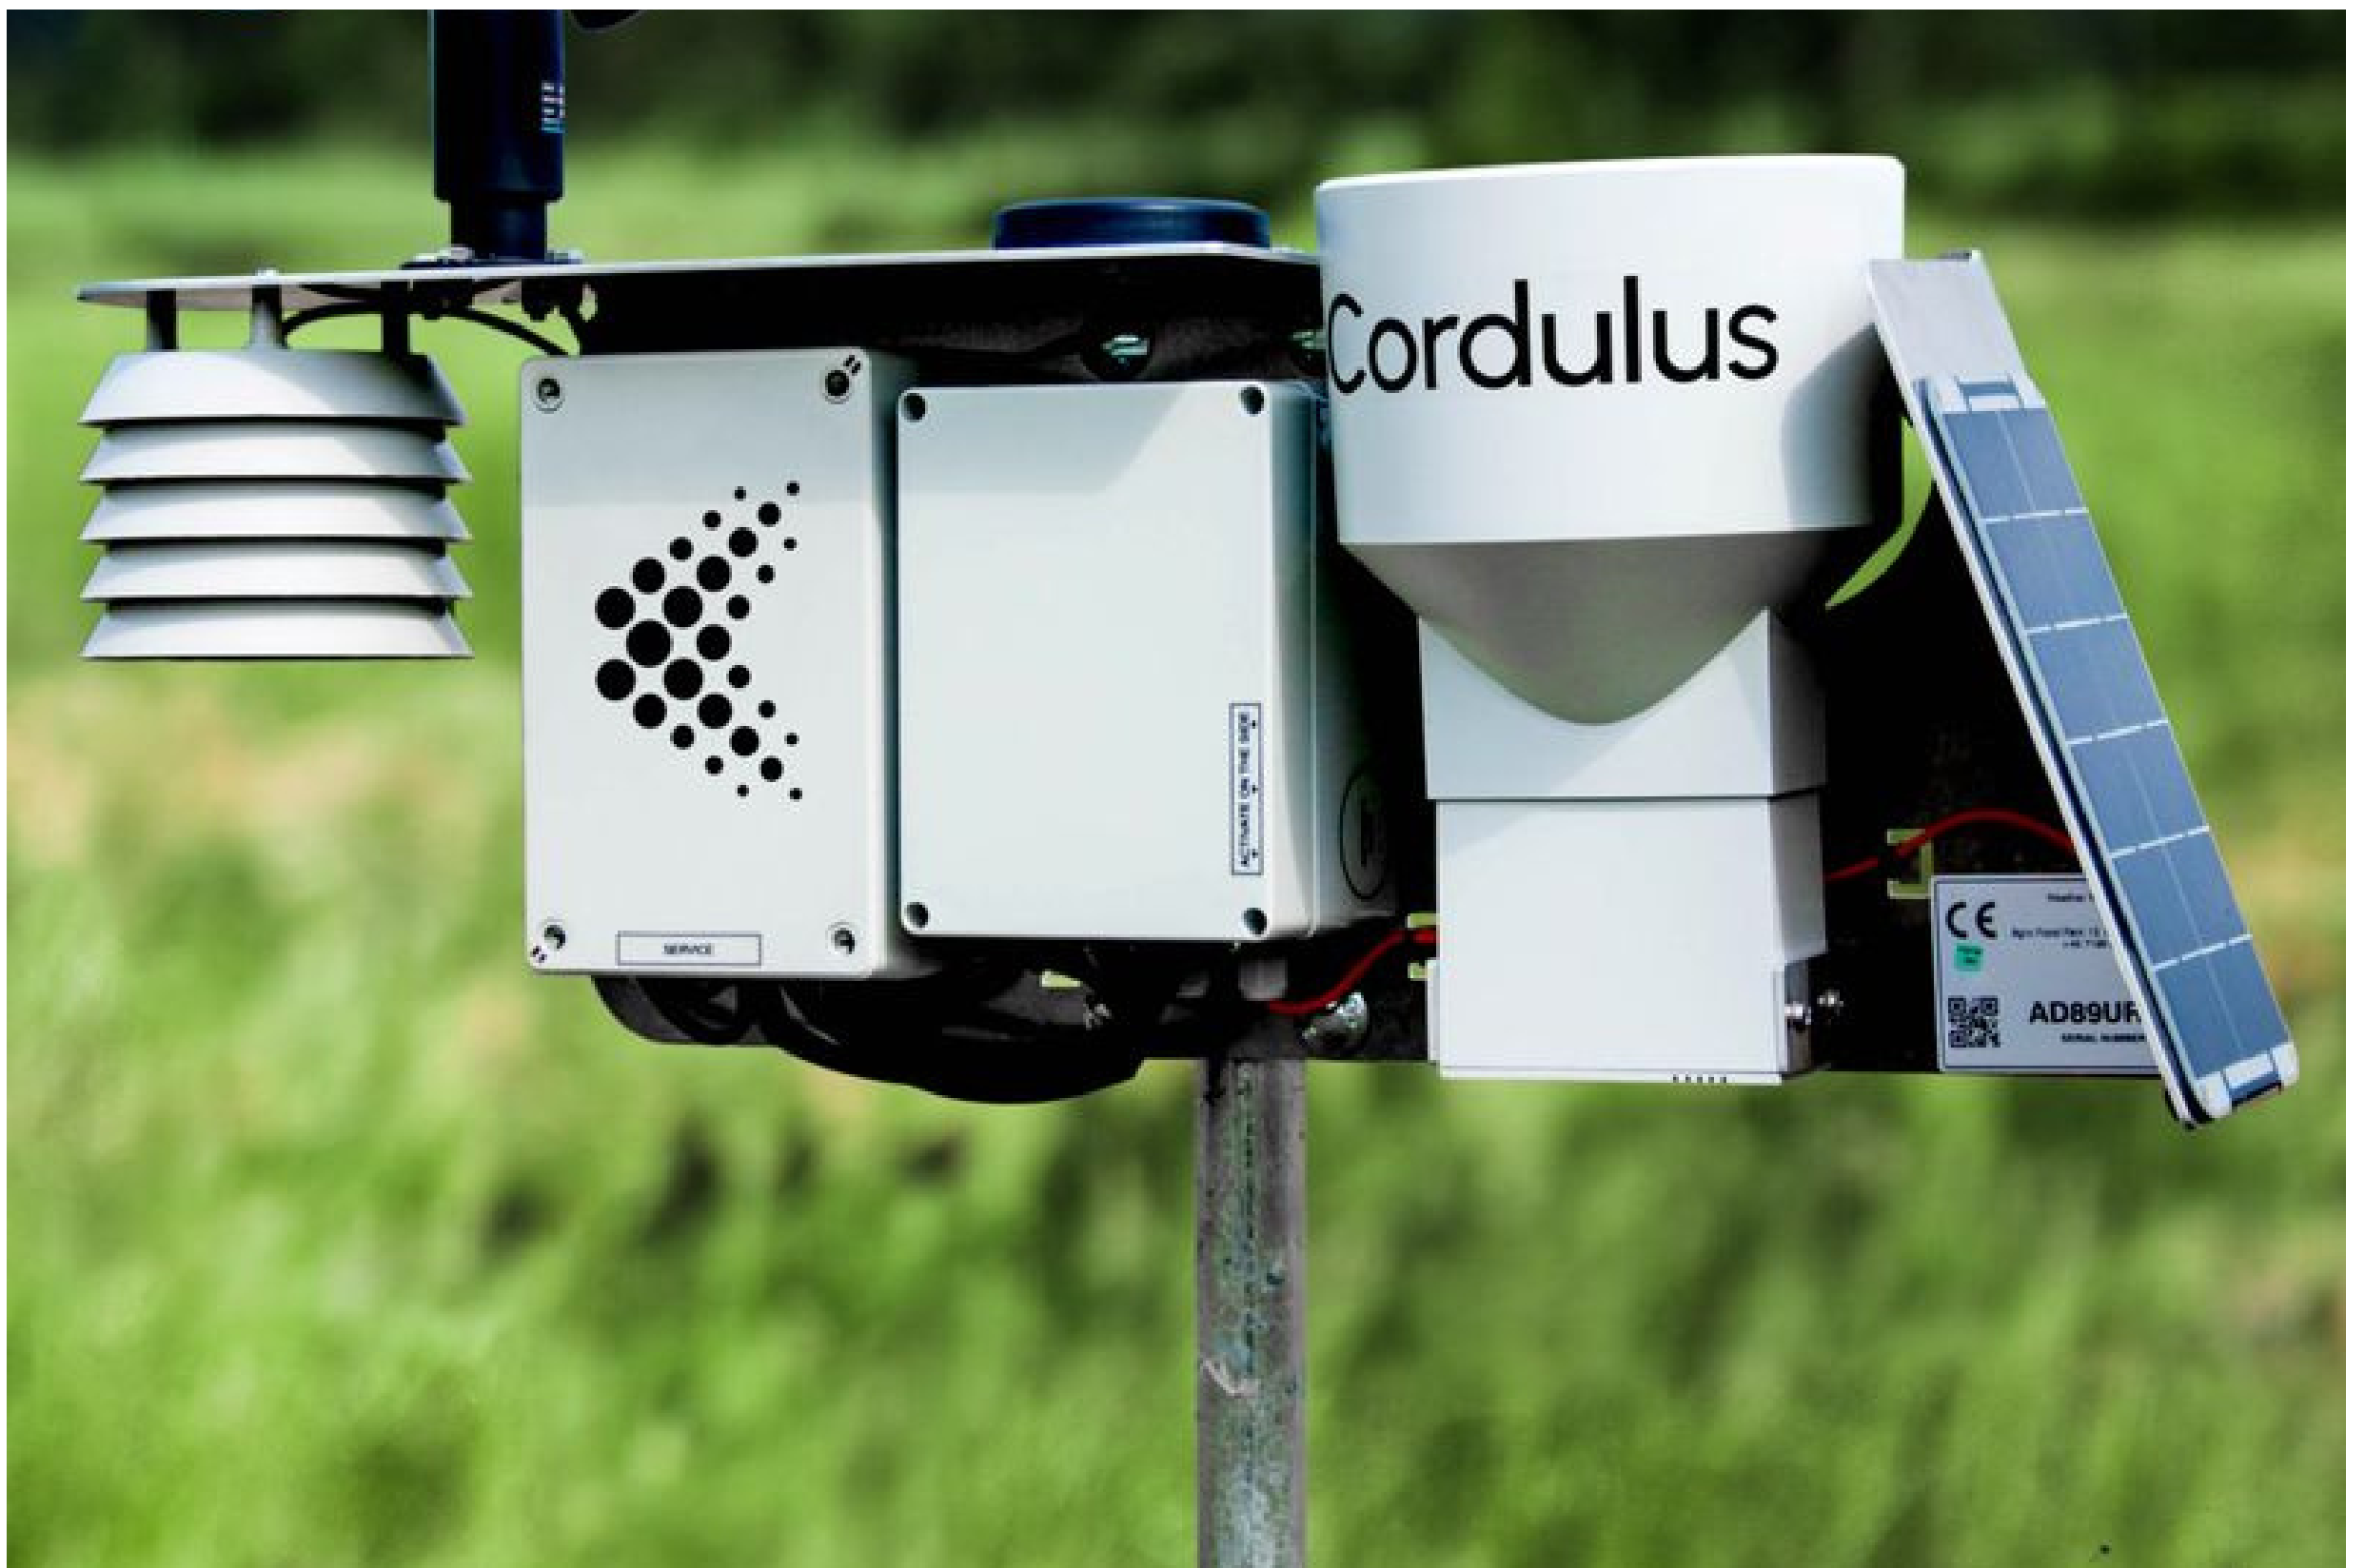

# CORDULUS WEATHER

Precision & Innovation

## Introduction:

Welcome to the future of agricultural meteorology with Cordulus Farm weather stations. In collaboration with AgrAssure here in the UK, we are proud to introduce a system that seamlessly marries functionality with longevity, ensuring that our farmers receive the most accurate and timely weather data without compromising on durability.

### Rain Gauge:

Harness the power of our patented self-emptying single spoon tipping bucket system. Crafted from a dismissive material (POM), it ensures minimal dust and dirt adhesion while maximising water release. With a resolution fine-tuned to 0.25 mm, we guarantee an accuracy of  $\pm 2\%$ , setting a new industry standard.

### Wind Speed:

Why measure wind 10 meters above when your crops are at ground level? Our wind sensor, made from a robust aluminium alloy with a polyester coating, ensures precise crop-level measurements. Experience unmatched accuracy from 0.5 m/s to 50 m/s, ensuring you have the data where it truly matters.